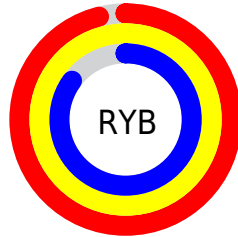

## Conversions Part 2

Format	Color
<a href="#">RYB</a>	<a href="#">244, 254, 218</a>
Decimal	<a href="#">16707546</a>
CIELab	<a href="#">95.00, 1.68, 11.96</a>
CIELCh	<a href="#">95, 12.081, 82.019</a>
Yxy	<a href="#">87.6183, 0.3361, 0.3499</a>
Android (android.graphics.Color)	<a href="#">4294897626</a> ( <a href="#">0xFFFEEDFA</a> )
YUV	<a href="#">241.0910, -11.3839, 11.3212</a>
Hunter-Lab	<a href="#">93.6047, -3.3234, 15.7343</a>

# Details

The CIELCh color **95, 12.081, 82.019** is a light color, and the websafe version is hex FFFFFFFF. A complement of this color would be **92, 11.869, 265.910**, and the grayscale version is **95, 0.011, 296.813**.

A 20% lighter version of the original color is **100, 0.012, 296.813**, and **75, 12.075, 82.110** is the 20% darker color. If you saturate the color by 10%, you get **92, 20.951, 80.710**, and if you desaturate by 10%, it is **98, 3.500, 83.254**.

# Distribution

Red (100%)

Green (94%)

Blue (85%)

Red (96%)

Yellow (100%)

Blue (85%)

Cyan (0%)