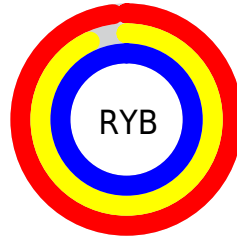

- Red (98%)
- Yellow (93%)
- Blue (100%)