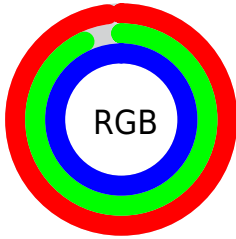

Distribution

- Red (98%)
- Green (93%)
- Blue (100%)