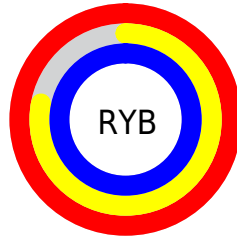

- Red (100%)
- Yellow (78%)
- Blue (100%)