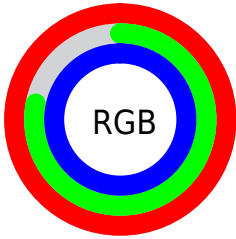

Distribution

- Red (100%)
- Green (78%)
- Blue (100%)