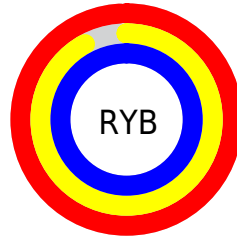

## Conversions Part 2

<b>Format</b>	<b>Color</b>
<b>R<sub>YB</sub></b>	253, 235, 255
Decimal	16641023
CIE <sub>Lab</sub>	95.00, 9.55, -7.44
CIE <sub>LCh</sub>	95, 12.104, 322.075
Yxy	87.6183, 0.3123, 0.3097
Android (android.graphics.Color)	4294831103 (0xFFFDEBFF)
YUV	242.6620, 6.0826, 9.0664
Hunter-Lab	93.6047, 4.6989, -2.2294

# Details

The CIELCh color **95, 12.104, 322.075** is a light color, and the websafe version is hex FFFFFFFF. A complement of this color would be **98, 12.009, 141.490**, and the grayscale version is **96, 0.011, 296.813**.

A 20% lighter version of the original color is **100, 0.012, 296.813**, and **75, 12.054, 322.007** is the 20% darker color. If you saturate the color by 10%, you get **89, 27.674, 322.740**, and if you desaturate by 10%, it is **100, 0.012, 296.813**.

# Distribution

- Red (99%)
- Green (92%)
- Blue (100%)

- Red (99%)
- Yellow (92%)
- Blue (100%)

- Cyan (1%)
- Magenta (8%)
- Yellow (0%)
- Black (0%)

- Cyan (1%)
- Magenta (8%)
- Yellow (0%)