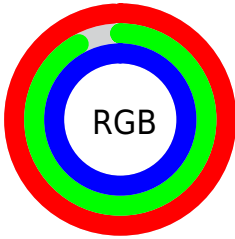

Distribution

- Red (99%)
- Green (92%)
- Blue (100%)