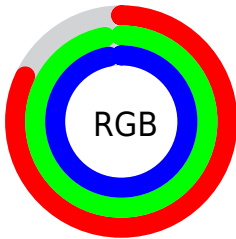

Distribution

- Red (82%)
- Green (97%)
- Blue (97%)