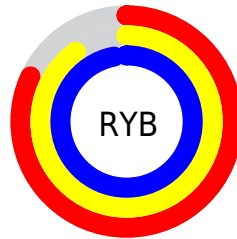

- Red (82%)
- Yellow (90%)
- Blue (97%)