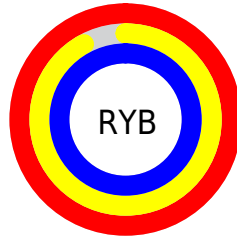

## Conversions Part 2

<b>Format</b>	<b>Color</b>
<b>R<sub>YB</sub></b>	255, 234, 255
Decimal	16771839
CIE <sub>Lab</sub>	95.00, 10.72, -7.54
CIE <sub>LCh</sub>	95, 13.109, 324.873
Yxy	87.6183, 0.3137, 0.3088
Android (android.graphics.Color)	4294961919 (0xFFFFEAF5)
YUV	242.6730, 6.0772, 10.8108
Hunter-Lab	93.6047, 5.9178, -2.3351

# Details

The CIELCh color **95, 13.109, 324.873** is a light color, and the websafe version is hex FFFFFFFF. A complement of this color would be **98, 12.862, 143.990**, and the grayscale version is **96, 0.011, 296.813**.

A 20% lighter version of the original color is **100, 0.012, 296.813**, and **75, 13.107, 324.973** is the 20% darker color. If you saturate the color by 10%, you get **89, 28.926, 325.432**, and if you desaturate by 10%, it is **100, 0.012, 296.813**.

# Distribution

- Red (100%)
- Green (92%)
- Blue (100%)

- Red (100%)
- Yellow (92%)
- Blue (100%)

- Cyan (0%)
- Magenta (8%)
- Yellow (0%)
- Black (0%)

- Cyan (0%)
- Magenta (8%)
- Yellow (0%)