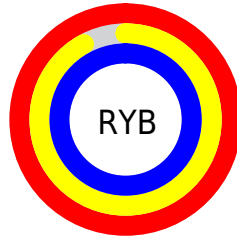

## Conversions Part 2

<b>Format</b>	<b>Color</b>
<b>R<sub>YB</sub></b>	255, 234, 255
Decimal	16771839
CIE <sub>Lab</sub>	95.00, 10.72, -7.54
CIE <sub>LCh</sub>	95, 13.109, 324.873
Yxy	87.6183, 0.3137, 0.3088
Android (android.graphics.Color)	4294961919 (0xFFFFEAF5)
YUV	242.6730, 6.0772, 10.8108
Hunter-Lab	93.6047, 5.9178, -2.3351

# Details

The CIELCh color `95, 13.109, 324.873` is a light color, and the websafe version is hex `FFFFFF`. A complement of this color would be `98, 12.862, 143.990`, and the grayscale version is `96, 0.011, 296.813`.

A 20% lighter version of the original color is `100, 0.012, 296.813`, and `75, 13.107, 324.973` is the 20% darker color. If you saturate the color by 10%, you get `89, 28.926, 325.432`, and if you desaturate by 10%, it is `100, 0.012, 296.813`.

# Distribution

- Red (100%)
- Green (92%)
- Blue (100%)

- Red (100%)
- Yellow (92%)
- Blue (100%)

- Cyan (0%)
- Magenta (8%)
- Yellow (0%)
- Black (0%)

- Cyan (0%)
- Magenta (8%)
- Yellow (0%)