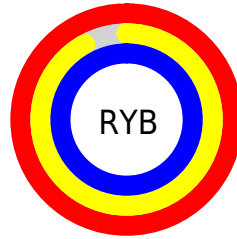

## Conversions Part 2

<b>Format</b>	<b>Color</b>
R <sub>Y</sub> B	252, 235, 255
Decimal	16575487
CIE Lab	95.00, 9.22, -7.57
CIE LCh	95, 11.926, 320.627
Yxy	87.6183, 0.3116, 0.3096
Android (android.graphics.Color)	4294765567 (0xFFFCBFF)
YUV	242.3630, 6.2300, 8.4516
Hunter-Lab	93.6047, 4.3587, -2.3583

# Details

The CIELCh color **95, 11.926, 320.627** is a light color, and the websafe version is hex FFFFFFFF. A complement of this color would be **98, 11.721, 140.368**, and the grayscale version is **96, 0.011, 296.813**.

A 20% lighter version of the original color is **100, 0.012, 296.813**, and **75, 11.870, 320.473** is the 20% darker color. If you saturate the color by 10%, you get **89, 27.225, 321.555**, and if you desaturate by 10%, it is **100, 0.012, 296.813**.

# Distribution

- Red (99%)
- Green (92%)
- Blue (100%)

- Red (99%)
- Yellow (92%)
- Blue (100%)

- Cyan (1%)
- Magenta (8%)
- Yellow (0%)
- Black (0%)

- Cyan (1%)
- Magenta (8%)
- Yellow (0%)