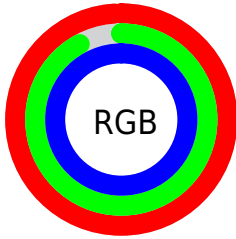

Distribution

- Red (99%)
- Green (92%)
- Blue (100%)