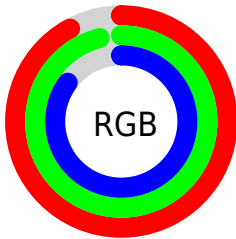

Distribution

- Red (92%)
- Green (96%)
- Blue (85%)