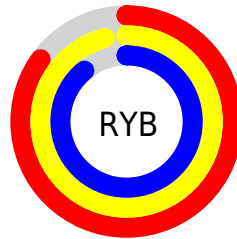

- Red (85%)
- Yellow (96%)
- Blue (89%)