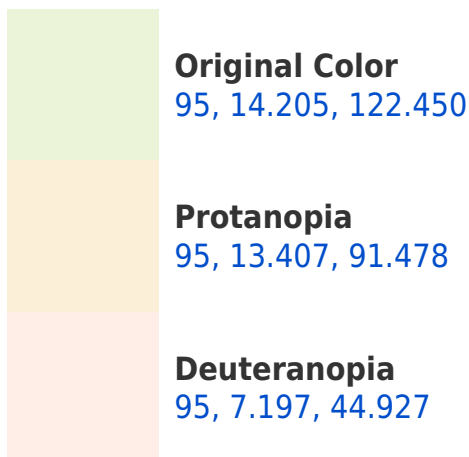

# Black Background

This preview shows how the CIELCh color 95, 14.205, 122.450 looks on a black background.

## Background

This preview shows how black text looks on a background with the CIELCh color 95, 14.205, 122.450.

This preview shows how white text looks on a background with the CIELCh color 95, 14.205, 122.450.

## Dichromacy

**Tritanopia**  
95, 8.269, 295.594

# Trichromacy

**Original Color**  
95, 14.205, 122.450

**Protanomaly**  
95, 13.323, 104.379

**Deuteranomaly**  
95, 7.713, 87.465

**Tritanomaly**  
95, 0.703, 200.263