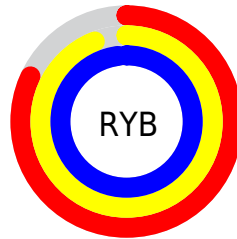

## Conversions Part 2

<b>Format</b>	<b>Color</b>
<b>R<sub>YB</sub></b>	208, 239, 251
Decimal	13695968
CIE <sub>Lab</sub>	95.00, -18.85, 8.39
CIE <sub>LCh</sub>	95, 20.634, 156.016
Yxy	87.6183, 0.3015, 0.3579
Android (android.graphics.Color)	4291886048 (0xFFD0FBE0)
YUV	235.0650, -5.4550, -23.7360
Hunter-Lab	93.6047, -23.0423, 12.6970

# Details

The CIELCh color **95, 20.634, 156.016** is a light color, and the websafe version is hex **CCFFCC**. A complement of this color would be **88, 20.870, 338.643**, and the grayscale version is **93, 0.011, 296.813**.

A 20% lighter version of the original color is **100, 0.012, 296.813**, and **75, 20.367, 156.481** is the 20% darker color. If you saturate the color by 10%, you get **93, 32.629, 155.065**, and if you desaturate by 10%, it is **97, 8.572, 156.872**.

# Distribution

- Red (82%)
- Green (98%)
- Blue (88%)

- Red (82%)
- Yellow (94%)
- Blue (98%)

- Cyan (17%)
- Magenta (0%)
- Yellow (11%)
- Black (2%)

- Cyan (19%)
- Magenta (2%)
- Yellow (12%)