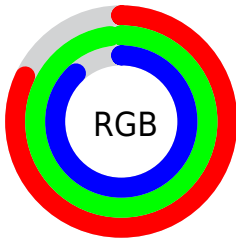

Distribution

- Red (82%)
- Green (98%)
- Blue (88%)