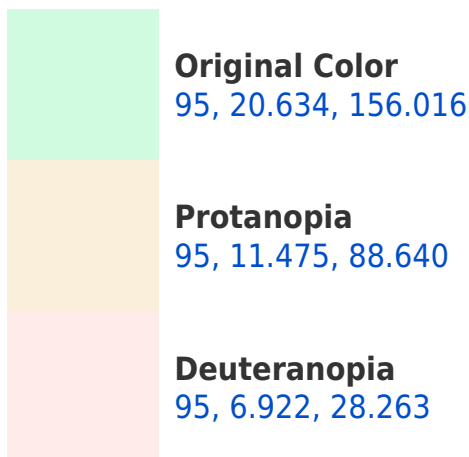

## **Background**

This preview shows how black text looks on a background with the CIELCh color 95, 20.634, 156.016.

This preview shows how white text looks on a background with the CIELCh color 95, 20.634, 156.016.

## Dichromacy

**Tritanopia**  
95, 8.571, 245.311

# Trichromacy

**Original Color**  
95, 20.634, 156.016

**Protanomaly**  
95, 12.140, 123.089

**Deuteranomaly**  
95, 5.742, 120.509

**Tritanomaly**  
95, 9.349, 192.536