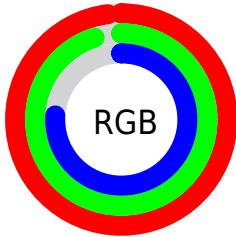

Distribution

- Red (98%)
- Green (95%)
- Blue (76%)