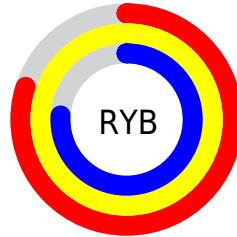

- Red (80%)
- Yellow (98%)
- Blue (76%)