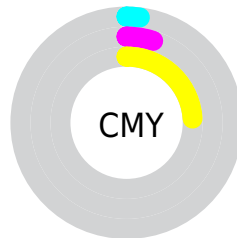

# Details

The CIELCh color **95, 24.095, 101.946** is a light color, and the websafe version is hex **FFFFCC**. A complement of this color would be **82, 24.968, 287.075**, and the grayscale version is **94, 0.011, 296.813**.

A 20% lighter version of the original color is **100, 1.510, 110.014**, and **75, 24.168, 102.089** is the 20% darker color. If you saturate the color by 10%, you get **94, 35.157, 100.826**, and if you desaturate by 10%, it is **96, 12.973, 103.056**.

# Distribution

- Red (98%)
- Green (95%)
- Blue (76%)

- Red (80%)
- Yellow (98%)
- Blue (76%)

- Cyan (0%)
- Magenta (3%)
- Yellow (22%)
- Black (2%)

- Cyan (2%)
- Magenta (5%)
- Yellow (24%)

# Brightness & Saturation Gradients

These gradients show how the CIELCh color 95, 24.095, 101.946 changes by changing the brightness by 10 percent. The first figure shows a shift by +10% for each color and the second figure -10%.