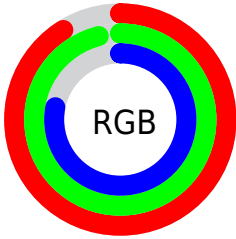

Distribution

Red (91%)

Green (96%)

Blue (78%)