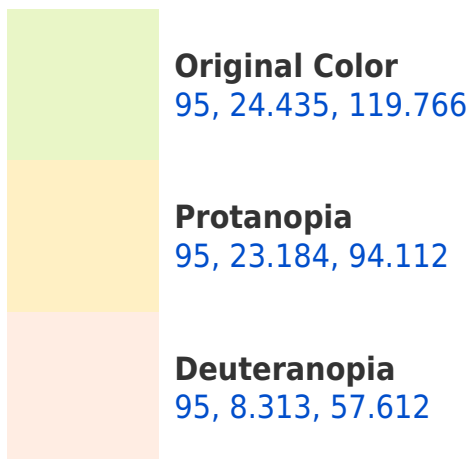

## **Background**

This preview shows how black text looks on a background with the CIELCh color 95, 24.435, 119.766.

This preview shows how white text looks on a background with the CIELCh color 95, 24.435, 119.766.

## Dichromacy

**Tritanopia**  
95, 8.269, 295.594

# Trichromacy

**Original Color**  
95, 24.435, 119.766

**Protanomaly**  
95, 23.015, 103.649

**Deuteranomaly**  
95, 12.034, 96.880

**Tritanomaly**  
95, 3.865, 131.446