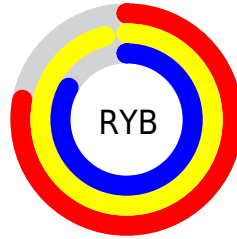

# Details

The CIELCh color **95, 24.435, 119.766** is a light color, and the websafe version is hex **FFFFCC**. A complement of this color would be **83, 25.388, 302.195**, and the grayscale version is **94, 0.011, 296.813**.

A 20% lighter version of the original color is **100, 0.012, 296.813**, and **75, 24.571, 119.999** is the 20% darker color. If you saturate the color by 10%, you get **94, 37.080, 119.154**, and if you desaturate by 10%, it is **96, 11.651, 120.384**.

# Distribution

Red (91%)

Green (96%)

Blue (78%)

Red (78%)

Yellow (96%)

Blue (83%)

Cyan (5%)