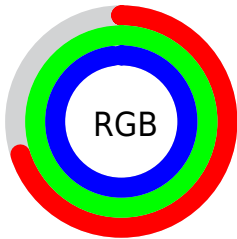

Distribution

- Red (70%)
- Green (100%)
- Blue (98%)