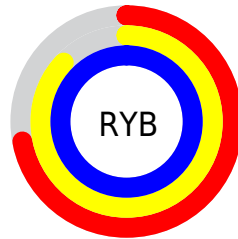

## Conversions Part 2

<b>Format</b>	<b>Color</b>
<b>R<sub>YB</sub></b>	183, 222, 254
Decimal	12058353
CIE <sub>Lab</sub>	95.00, -24.52, -0.85
CIE <sub>LCh</sub>	95, 24.538, 181.994
Y <sub>xy</sub>	87.6183, 0.2784, 0.3430
Android (android.graphics.Color)	4290248433 (0xFFB7FEF1)
YUV	231.2890, 4.7875, -42.3495
Hunter-Lab	93.6047, -28.1888, 4.2828

# Details

The CIELCh color **95, 24.538, 181.994** is a light color, and the websafe version is hex **CCFFFF**. A complement of this color would be **81, 27.750, 7.607**, and the grayscale version is **92, 0.011, 296.813**.

A 20% lighter version of the original color is **99, 5.163, 199.206**, and **75, 24.442, 182.083** is the 20% darker color. If you saturate the color by 10%, you get **94, 32.406, 180.964**, and if you desaturate by 10%, it is **97, 16.094, 182.966**.

# Distribution

- Red (72%)
- Green (100%)
- Blue (95%)

- Red (72%)
- Yellow (87%)
- Blue (100%)

- Cyan (28%)
- Magenta (0%)
- Yellow (5%)
- Black (0%)

- Cyan (28%)
- Magenta (0%)
- Yellow (5%)