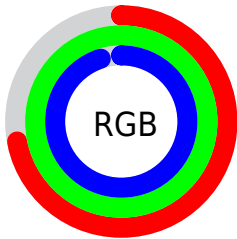

Distribution

- Red (72%)
- Green (100%)
- Blue (95%)