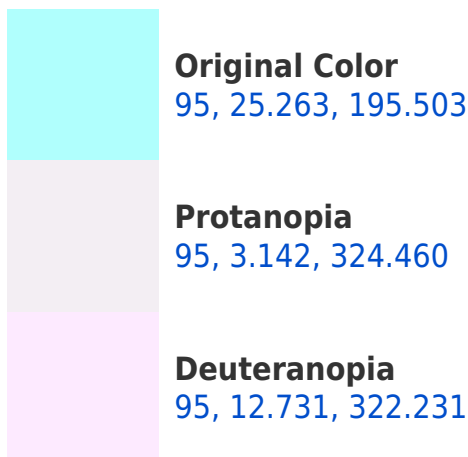

Color Blindness Simulation

Color vision deficiency is a very complex topic, and I could not describe the different causes any better than Wikipedia does, so if you want to learn more, you should check out their [article about color blindness](#).

Dichromacy