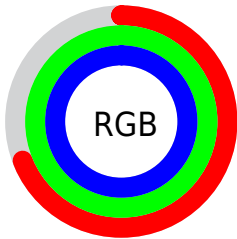

Distribution

- Red (69%)
- Green (100%)
- Blue (99%)