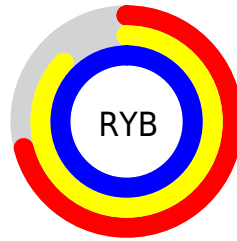

## Conversions Part 2

<b>Format</b>	<b>Color</b>
<b>R<sub>YB</sub></b>	180, 221, 255
Decimal	11862003
CIE Lab	95.00, -25.42, -1.66
CIE LCh	95, 25.479, 183.738
Yxy	87.6183, 0.2759, 0.3420
Android (android.graphics.Color)	4290052083 (0xFFB4FFF3)
YUV	231.2070, 5.8139, -44.9085
Hunter-Lab	93.6047, -28.9953, 3.5080

# Details

The CIELCh color **95, 25.479, 183.738** is a light color, and the websafe version is hex **99FFFF**. A complement of this color would be **81, 29.290, 9.587**, and the grayscale version is **92, 0.011, 296.813**.

A 20% lighter version of the original color is **99, 5.840, 199.149**, and **75, 25.341, 183.852** is the 20% darker color. If you saturate the color by 10%, you get **94, 33.100, 182.748**, and if you desaturate by 10%, it is **96, 17.233, 184.678**.

# Distribution

- Red (71%)
- Green (100%)
- Blue (95%)

- Red (71%)
- Yellow (87%)
- Blue (100%)

- Cyan (29%)
- Magenta (0%)
- Yellow (5%)
- Black (0%)

- Cyan (29%)
- Magenta (0%)
- Yellow (5%)