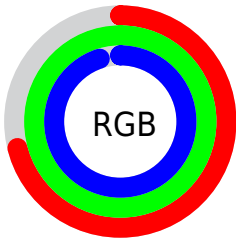

Distribution

- Red (71%)
- Green (100%)
- Blue (95%)