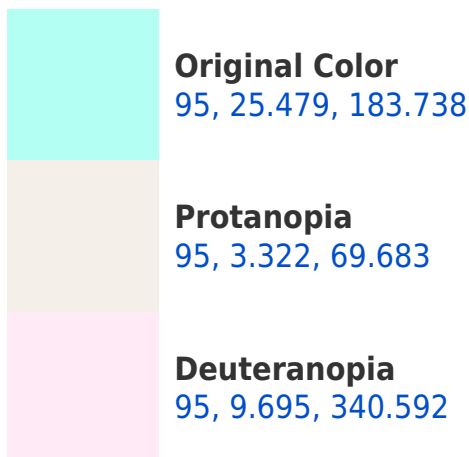

## **Background**

This preview shows how black text looks on a background with the CIELCh color 95, 25.479, 183.738.

This preview shows how white text looks on a background with the CIELCh color 95, 25.479, 183.738.

## Dichromacy

**Tritanopia**  
95, 10.881, 227.192

# Trichromacy

**Original Color**  
95, 25.479, 183.738

**Protanomaly**  
95, 9.379, 172.842

**Deuteranomaly**  
95, 5.055, 217.020

**Tritanomaly**  
95, 15.311, 202.348

# Monochromacy

**Original Color**  
95, 25.479, 183.738

**Achromatopsia**  
92, 0.011, 296.813

**Achromatomaly**  
93, 10.083, 183.928