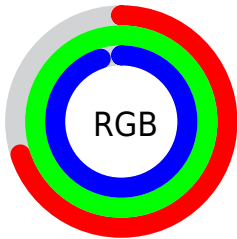

Distribution

- Red (70%)
- Green (100%)
- Blue (95%)