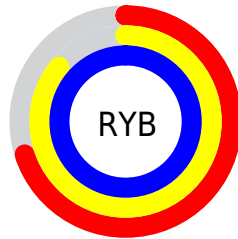

- Red (70%)
- Yellow (86%)
- Blue (100%)