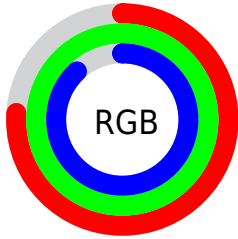

Distribution

- Red (76%)
- Green (100%)
- Blue (88%)