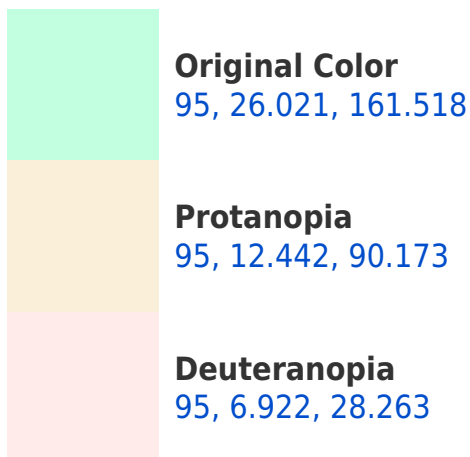

## **Background**

This preview shows how black text looks on a background with the CIELCh color 95, 26.021, 161.518.

This preview shows how white text looks on a background with the CIELCh color 95, 26.021, 161.518.

## Dichromacy

**Tritanopia**  
95, 9.485, 235.741

# Trichromacy

**Original Color**  
95, 26.021, 161.518

**Protanomaly**  
95, 13.802, 130.706

**Deuteranomaly**  
95, 6.967, 137.112

**Tritanomaly**  
95, 12.806, 189.357