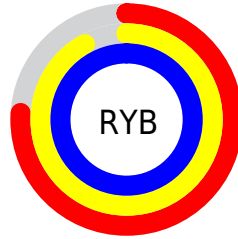

## Conversions Part 2

<b>Format</b>	<b>Color</b>
<b>RYB</b>	194, 234, 254
Decimal	12779232
CIELab	95.00, -24.68, 8.25
CIELCh	95, 26.021, 161.518
Yxy	87.6183, 0.2933, 0.3617
Android (android.graphics.Color)	4290969312 (0xFFC2FEE0)
YUV	232.6400, -4.2595, -33.8873
Hunter-Lab	93.6047, -28.3283, 12.5769

# Details

The CIELCh color **95, 26.021, 161.518** is a light color, and the websafe version is hex **CCFFCC**. A complement of this color would be **84, 26.808, 345.785**, and the grayscale version is **92, 0.011, 296.813**.

A 20% lighter version of the original color is **100, 1.389, 199.794**, and **75, 25.939, 161.853** is the 20% darker color. If you saturate the color by 10%, you get **93, 36.745, 160.416**, and if you desaturate by 10%, it is **97, 15.057, 162.506**.

# Distribution

- Red (76%)
- Green (100%)
- Blue (88%)

- Red (76%)
- Yellow (92%)
- Blue (100%)

- Cyan (24%)
- Magenta (0%)
- Yellow (12%)
- Black (0%)

- Cyan (24%)
- Magenta (0%)
- Yellow (12%)