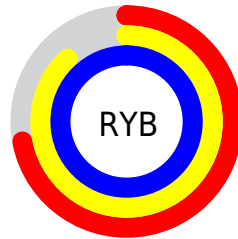

## Conversions Part 2

<b>Format</b>	<b>Color</b>
<b>RYB</b>	183, 224, 255
Decimal	12058604
CIELab	95.00, -26.04, 1.94
CIElCh	95, 26.112, 175.748
Yxy	87.6183, 0.2810, 0.3497
Android (android.graphics.Color)	4290248684 (0xFFB7FFEC)
YUV	231.3060, 2.3141, -42.3644
Hunter-Lab	93.6047, -29.5439, 6.9106

# Details

The CIELCh color **95, 26.112, 175.748** is a light color, and the websafe version is hex **99FFFF**. A complement of this color would be **81, 28.740, 1.655**, and the grayscale version is **92, 0.011, 296.813**.

A 20% lighter version of the original color is **99, 5.163, 199.206**, and **75, 26.128, 175.506** is the 20% darker color. If you saturate the color by 10%, you get **94, 34.575, 174.605**, and if you desaturate by 10%, it is **97, 17.146, 176.805**.

# Distribution

- Red (72%)
- Green (100%)
- Blue (93%)

- Red (72%)
- Yellow (88%)
- Blue (100%)

- Cyan (28%)
- Magenta (0%)
- Yellow (7%)
- Black (0%)

- Cyan (28%)
- Magenta (0%)
- Yellow (7%)