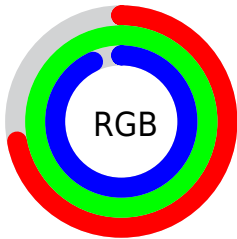

Distribution

- Red (72%)
- Green (100%)
- Blue (93%)