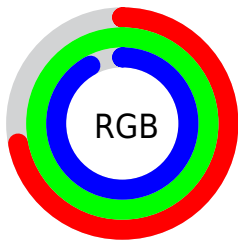

Distribution

- Red (72%)
- Green (100%)
- Blue (92%)