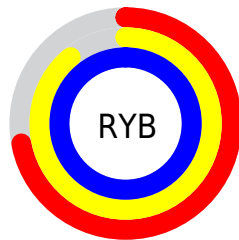

- Red (72%)
- Yellow (89%)
- Blue (100%)