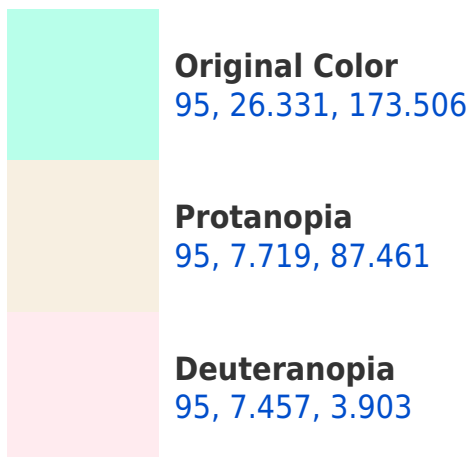

# Black Background

This preview shows how the CIELCh color 95, 26.331, 173.506 looks on a black background.

## Background

This preview shows how black text looks on a background with the CIELCh color 95, 26.331, 173.506.

This preview shows how white text looks on a background with the CIELCh color 95, 26.331, 173.506.

## Dichromacy

**Tritanopia**  
95, 10.315, 228.926

# Trichromacy

**Original Color**  
95, 26.331, 173.506

**Protanomaly**  
95, 11.541, 149.674

**Deuteranomaly**  
94, 5.268, 169.988

**Tritanomaly**  
95, 14.531, 194.440