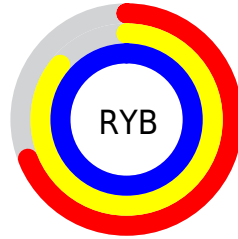

- Red (69%)
- Yellow (86%)
- Blue (100%)