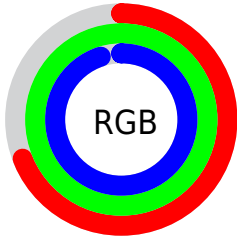

Distribution

- Red (69%)
- Green (100%)
- Blue (95%)