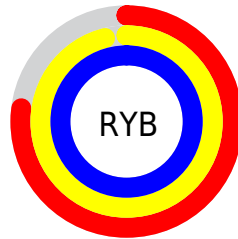

- Red (77%)
- Yellow (96%)
- Blue (100%)