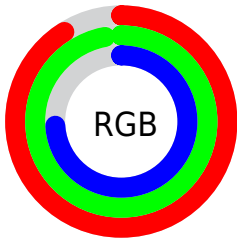

Distribution

Red (91%)

Green (97%)

Blue (74%)