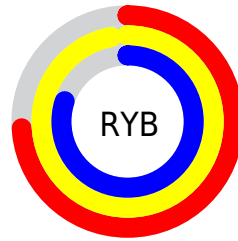

Details

The CIELCh color **95, 31.122, 119.722** is a light color, and the websafe version is hex **FFFFCC**. A complement of this color would be **79, 32.684, 302.831**, and the grayscale version is **93, 0.011, 296.813**.

A 20% lighter version of the original color is **100, 5.566, 109.748**, and **75, 31.529, 119.781** is the 20% darker color. If you saturate the color by 10%, you get **94, 43.721, 119.123**, and if you desaturate by 10%, it is **96, 18.319, 120.335**.

Distribution

Red (91%)

Green (97%)

Blue (74%)

Red (74%)

Yellow (97%)

Blue (80%)

Cyan (7%)