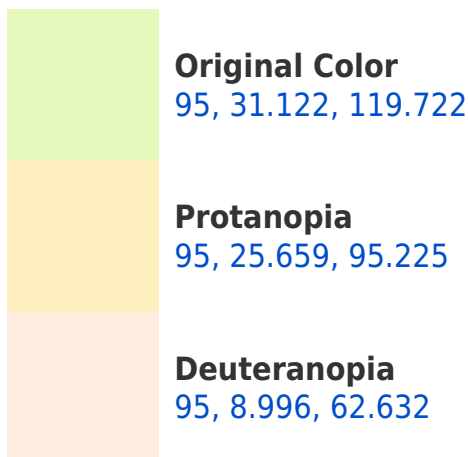

This preview shows how the CIELCh color 95, 31.122, 119.722 looks on a white background.

Color Contrast Check

Large Text (above 18pt) WCAG AA × Fail

Any Text WCAG AA × Fail

Large Text (above 18pt) WCAG AAA × Fail

Large Text (above 18pt) WCAG AAA ✓ Pass

Any Text WCAG AAA ✓ Pass

If you want to check with other color combinations, try the [Color Contrast Checker](#).

CIELCh 95, 31.122, 119.722

Background

This preview shows how black text looks on a background with the CIELCh color 95, 31.122, 119.722.

This preview shows how white text looks on a background with the CIELCh color 95, 31.122, 119.722.

Color Blindness Simulation

Color vision deficiency is a very complex topic, and I could not describe the different causes any better than Wikipedia does, so if you want to learn more, you should check out their [article about color blindness](#).

Dichromacy

Tritanopia
95, 8.269, 295.594

Trichromacy

Original Color
95, 31.122, 119.722

Protanomaly
95, 26.987, 105.621

Deuteranomaly
95, 15.436, 102.063

Tritanomaly
95, 5.923, 127.277

Monochromacy