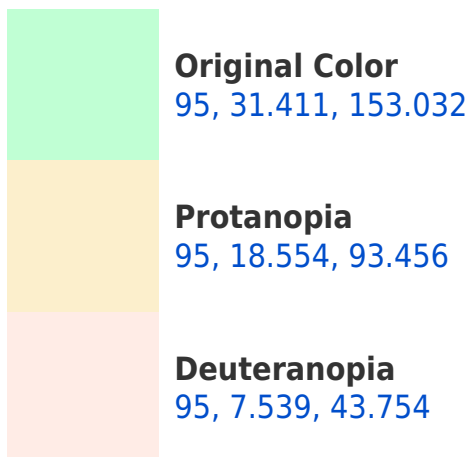

This preview shows how the CIELCh color 95, 31.411, 153.032 looks on a white background.

Color Contrast Check

Large Text (above 18pt) WCAG AA × Fail

Any Text WCAG AA × Fail

Large Text (above 18pt) WCAG AAA × Fail

Large Text (above 18pt) WCAG AAA ✓ Pass

Any Text WCAG AAA ✓ Pass

If you want to check with other color combinations, try the [Color Contrast Checker](#).

CIELCh 95, 31.411, 153.032

Background

This preview shows how black text looks on a background with the CIELCh color 95, 31.411, 153.032.

This preview shows how white text looks on a background with the CIELCh color 95, 31.411, 153.032.

Color Blindness Simulation

Color vision deficiency is a very complex topic, and I could not describe the different causes any better than Wikipedia does, so if you want to learn more, you should check out their [article about color blindness](#).

Dichromacy

Tritanopia
95, 9.485, 235.741

Trichromacy

Original Color
95, 31.411, 153.032

Protanomaly
95, 20.203, 124.532

Deuteranomaly
95, 10.538, 131.462

Tritanomaly
95, 13.612, 178.661

Monochromacy