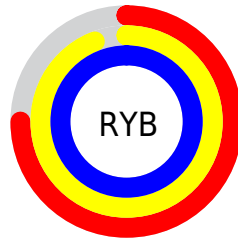

- Red (75%)
- Yellow (94%)
- Blue (100%)