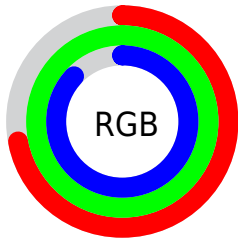

Distribution

- Red (72%)
- Green (100%)
- Blue (87%)