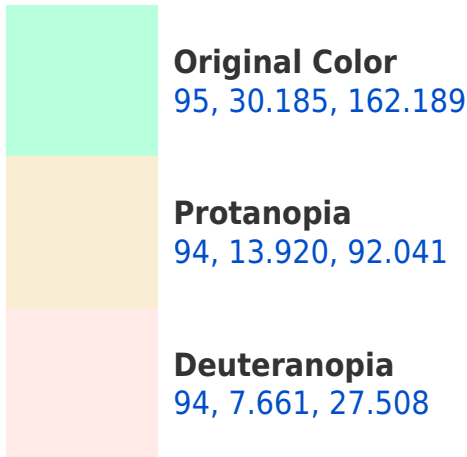

Color Blindness Simulation

Color vision deficiency is a very complex topic, and I could not describe the different causes any better than Wikipedia does, so if you want to learn more, you should check out their [article about color blindness](#).

Dichromacy