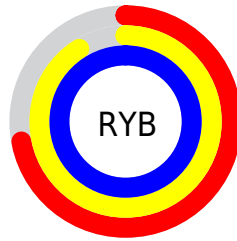

## Conversions Part 2

Format	Color
<a href="#">RYB</a>	<a href="#">184, 231, 255</a>
Decimal	<a href="#">12124125</a>
CIELab	<a href="#">95.00, -29.23, 9.63</a>
CIELCh	<a href="#">95, 30.773, 161.758</a>
Yxy	<a href="#">87.6183, 0.2893, 0.3677</a>
Android (android.graphics.Color)	<a href="#">4290314205 (0xFFB8FFDD)</a>
YUV	<a href="#">229.8950, -4.3852, -40.2499</a>
Hunter-Lab	<a href="#">93.6047, -32.3608, 13.7684</a>

# Details

The CIELCh color **95, 30.773, 161.758** is a light color, and the websafe version is hex **CCFFCC**. A complement of this color would be **82, 31.355, 347.469**, and the grayscale version is **91, 0.011, 296.813**.

A 20% lighter version of the original color is **99, 4.823, 199.237**, and **75, 30.201, 162.269** is the 20% darker color. If you saturate the color by 10%, you get **93, 40.563, 161.042**, and if you desaturate by 10%, it is **96, 19.437, 163.249**.

# Distribution

- Red (72%)
- Green (100%)
- Blue (87%)

- Red (72%)
- Yellow (91%)
- Blue (100%)

- Cyan (28%)
- Magenta (0%)
- Yellow (13%)
- Black (0%)

- Cyan (28%)
- Magenta (0%)
- Yellow (13%)