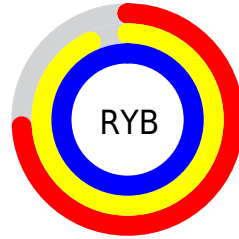

- Red (74%)
- Yellow (93%)
- Blue (100%)