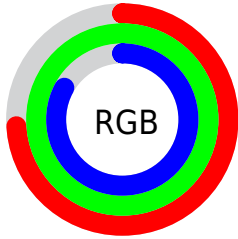

Distribution

- Red (74%)
- Green (100%)
- Blue (83%)