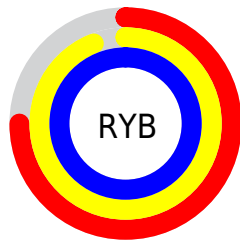

- Red (75%)
- Yellow (94%)
- Blue (100%)