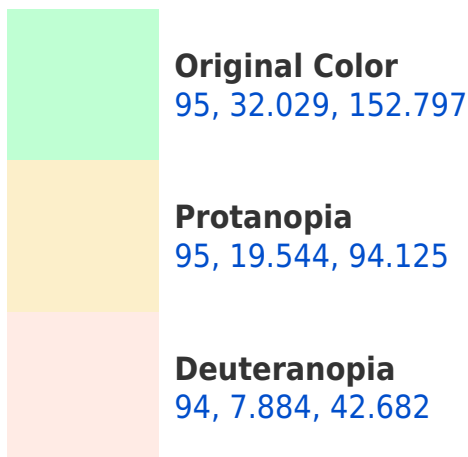

# Black Background

This preview shows how the CIELCh color 95, 32.646, 152.570 looks on a black background.

## **Background**

This preview shows how black text looks on a background with the CIELCh color 95, 32.646, 152.570.

This preview shows how white text looks on a background with the CIELCh color 95, 32.646, 152.570.

## Dichromacy

**Tritanopia**  
95, 10.017, 233.480

# Trichromacy

**Original Color**  
95, 32.029, 152.797

**Protanomaly**  
95, 21.183, 123.745

**Deuteranomaly**  
94, 10.894, 128.715

**Tritanomaly**  
95, 14.235, 179.511