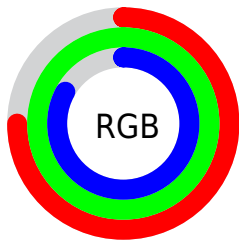

Distribution

- Red (75%)
- Green (100%)
- Blue (83%)