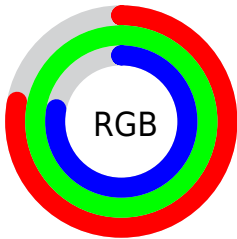

Distribution

- Red (78%)
- Green (100%)
- Blue (78%)