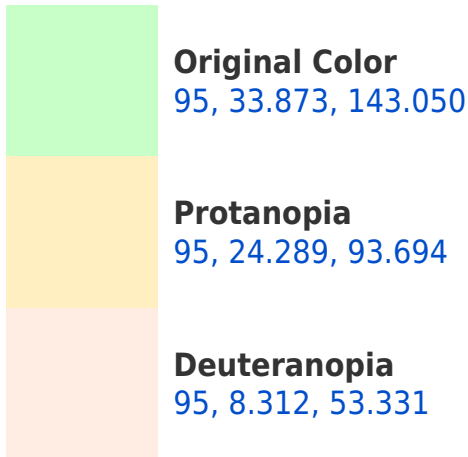

# Black Background

This preview shows how the CIELCh color 95, 33.873, 143.050 looks on a black background.

## Background

This preview shows how black text looks on a background with the CIELCh color 95, 33.873, 143.050.

This preview shows how white text looks on a background with the CIELCh color 95, 33.873, 143.050.

## Dichromacy

**Tritanopia**  
95, 8.804, 243.748

# Trichromacy

**Original Color**  
95, 33.873, 143.050

**Protanomaly**  
95, 25.237, 116.784

**Deuteranomaly**  
95, 13.632, 121.488

**Tritanomaly**  
95, 12.808, 169.820