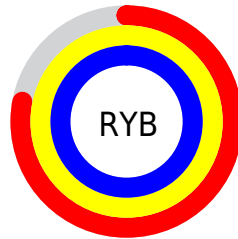

## Conversions Part 2

<b>Format</b>	<b>Color</b>
R <sub>YB</sub>	200, 254, 254
Decimal	13172424
CIE Lab	95.00, -27.07, 20.36
CIE LCh	95, 33.873, 143.050
Yxy	87.6183, 0.3099, 0.3883
Android (android.graphics.Color)	4291362504 (0xFFC8FEC8)
YUV	231.6980, -15.6271, -27.7991
Hunter-Lab	93.6047, -30.4587, 22.4035

# Details

The CIELCh color **95, 33.873, 143.050** is a light color, and the websafe version is hex **CCFFCC**. A complement of this color would be **87, 33.895, 325.604**, and the grayscale version is **92, 0.011, 296.813**.

A 20% lighter version of the original color is **100, 0.012, 296.813**, and **75, 33.775, 143.170** is the 20% darker color. If you saturate the color by 10%, you get **93, 49.751, 142.205**, and if you desaturate by 10%, it is **97, 17.858, 143.779**.

# Distribution

- Red (78%)
- Green (100%)
- Blue (78%)

- Red (78%)
- Yellow (100%)
- Blue (100%)

- Cyan (21%)
- Magenta (0%)
- Yellow (21%)
- Black (0%)

- Cyan (21%)
- Magenta (0%)
- Yellow (21%)