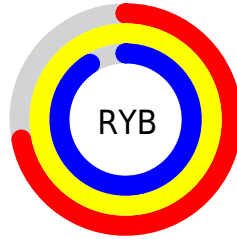

- Red (72%)
- Yellow (100%)
- Blue (91%)