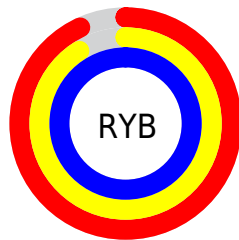

- Red (93%)
- Yellow (91%)
- Blue (100%)