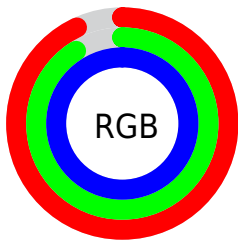

Distribution

- Red (93%)
- Green (91%)
- Blue (100%)