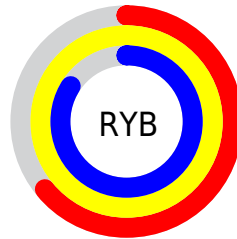

- Red (64%)
- Yellow (100%)
- Blue (84%)