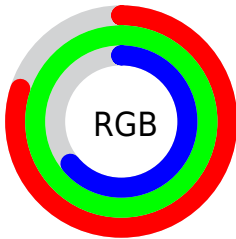

Distribution

- Red (80%)
- Green (100%)
- Blue (64%)