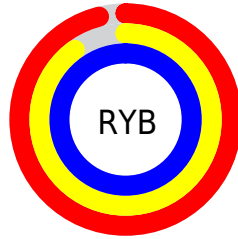

- Red (96%)
- Yellow (90%)
- Blue (100%)