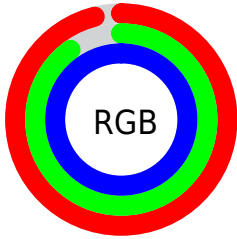

Distribution

- Red (96%)
- Green (90%)
- Blue (100%)