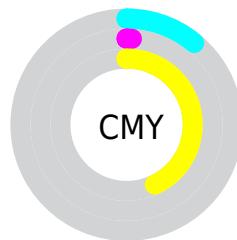

Details

The CIELCh color **95, 54.121, 116.546** is a light color, and the websafe version is hex **CCFF99**. A complement of this color would be **66, 59.788, 302.921**, and the grayscale version is **92, 0.011, 296.813**.

A 20% lighter version of the original color is **99, 27.734, 108.071**, and **75, 53.966, 116.420** is the 20% darker color. If you saturate the color by 10%, you get **94, 65.832, 116.003**, and if you desaturate by 10%, it is **96, 41.802, 117.169**.

Distribution

- Red (89%)
- Green (99%)
- Blue (57%)

- Red (57%)
- Yellow (99%)
- Blue (67%)

- Cyan (10%)
- Magenta (0%)
- Yellow (43%)
- Black (1%)

- Cyan (11%)
- Magenta (1%)
- Yellow (43%)

Brightness & Saturation Gradients

These gradients show how the CIELCh color 95, 54.121, 116.546 changes by changing the brightness by 10 percent. The first figure shows a shift by +10% for each color and the second figure -10%.

Similar to the brightness gradients but the following saturation gradients show a change of the CIELCh color 95, 54.121, 116.546 by changing the saturation by 10% instead.