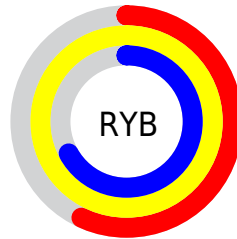

- Red (57%)
- Yellow (99%)
- Blue (67%)