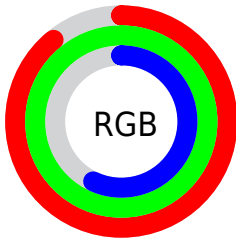

Distribution

- Red (89%)
- Green (99%)
- Blue (57%)