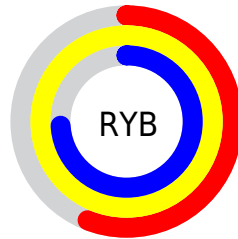

- Red (56%)
- Yellow (100%)
- Blue (74%)