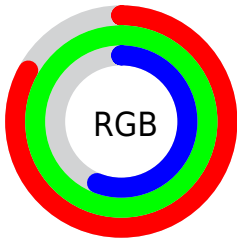

Distribution

- Red (83%)
- Green (100%)
- Blue (56%)