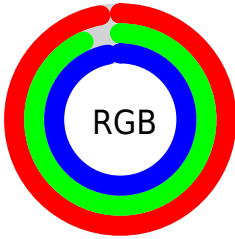

Distribution

- Red (97%)
- Green (93%)
- Blue (97%)