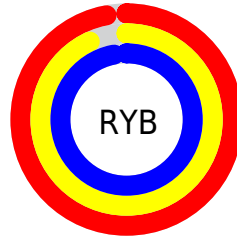

- Red (97%)
- Yellow (93%)
- Blue (97%)