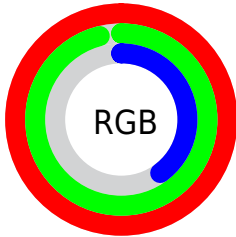

Distribution

- Red (100%)
- Green (96%)
- Blue (40%)