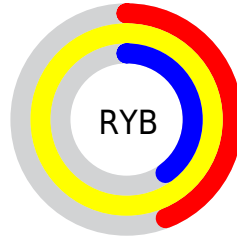

- Red (44%)
- Yellow (100%)
- Blue (40%)