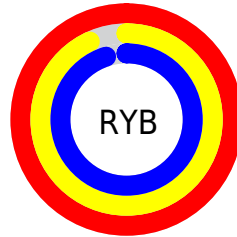

## Conversions Part 2

<b>Format</b>	<b>Color</b>
R <sub>Y</sub> B	254, 236, 243
Decimal	16706803
CIE Lab	95.00, 7.26, -1.19
CIE LCh	95, 7.362, 350.678
Yxy	87.6183, 0.3204, 0.3222
Android (android.graphics.Color)	4294896883 (0xFFFEECF3)
YUV	242.1800, 0.4043, 10.3661
Hunter-Lab	93.6047, 2.3449, 3.9585

# Details

The CIELCh color **95, 7.362, 350.678** is a light color, and the websafe version is hex FFFFFFFF. A complement of this color would be **98, 7.245, 169.549**, and the grayscale version is **96, 0.011, 296.813**.

A 20% lighter version of the original color is **100, 0.012, 296.813**, and **75, 7.412, 349.408** is the 20% darker color. If you saturate the color by 10%, you get **88, 18.030, 351.740**, and if you desaturate by 10%, it is **100, 0.310, 201.522**.

# Distribution

Red (100%)

Green (93%)

Blue (95%)

Red (100%)

Yellow (93%)

Blue (95%)

Cyan (0%)