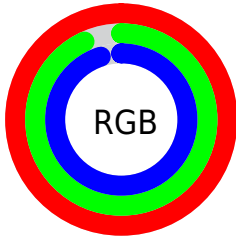

Distribution

Red (100%)

Green (93%)

Blue (95%)