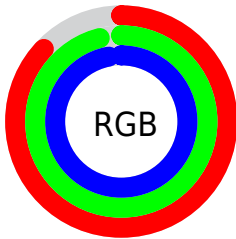

Distribution

- Red (87%)
- Green (96%)
- Blue (97%)