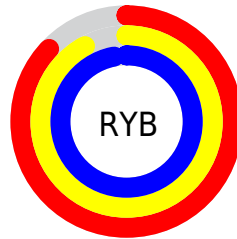

- Red (87%)
- Yellow (92%)
- Blue (97%)