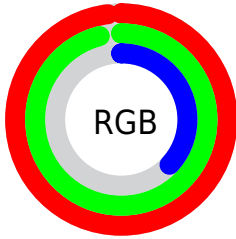

Distribution

- Red (98%)
- Green (96%)
- Blue (37%)