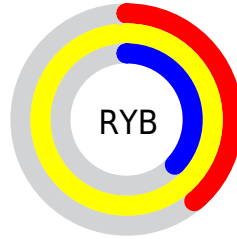

- Red (39%)
- Yellow (98%)
- Blue (37%)