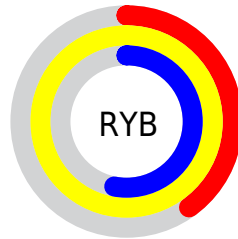

- Red (40%)
- Yellow (100%)
- Blue (53%)