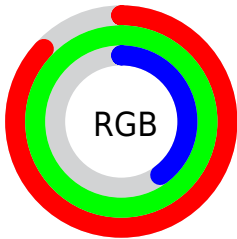

Distribution

- Red (87%)
- Green (100%)
- Blue (40%)