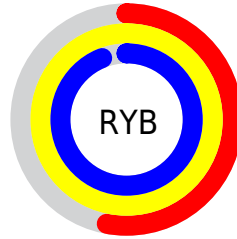

- Red (53%)
- Yellow (100%)
- Blue (94%)