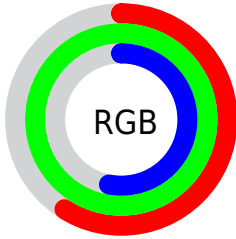

Distribution

- Red (59%)
- Green (100%)
- Blue (53%)