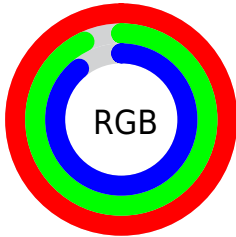

Distribution

Red (100%)

Green (93%)

Blue (89%)