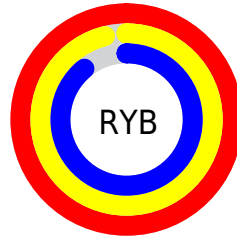

## Conversions Part 2

<b>Format</b>	<b>Color</b>
R <sub>YB</sub>	254, 246, 227
Decimal	16707299
CIE Lab	95.00, 3.60, 7.25
CIE LCh	95, 8.090, 63.613
Yxy	87.6183, 0.3304, 0.3399
Android (android.graphics.Color)	4294897379 (0xFFEEEE3)
YUV	241.5300, -7.1633, 10.9362
Hunter-Lab	93.6047, -1.3923, 11.7033

# Details

The CIELCh color **95, 8.090, 63.613** is a light color, and the websafe version is hex FFFFFFFF. A complement of this color would be **95, 7.758, 246.109**, and the grayscale version is **95, 0.011, 296.813**.

A 20% lighter version of the original color is **100, 0.012, 296.813**, and **75, 7.888, 62.561** is the 20% darker color. If you saturate the color by 10%, you get **91, 16.199, 62.628**, and if you desaturate by 10%, it is **99, 0.462, 63.611**.

# Distribution

Red (100%)

Green (93%)

Blue (89%)

Red (100%)

Yellow (96%)

Blue (89%)

Cyan (0%)