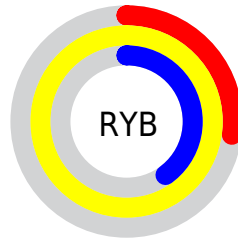

- Red (27%)
- Yellow (100%)
- Blue (40%)