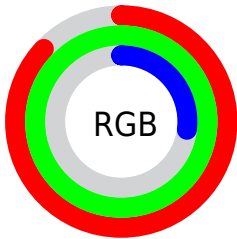

Distribution

- Red (87%)
- Green (100%)
- Blue (27%)