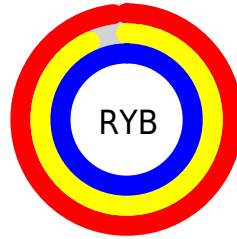

- Red (98%)
- Yellow (93%)
- Blue (99%)