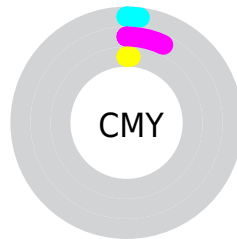

# Details

The CIELCh color **95, 9.806, 323.052** is a light color, and the websafe version is hex FFFFFFFF. A complement of this color would be **98, 9.775, 142.448**, and the grayscale version is **96, 0.011, 296.813**.

A 20% lighter version of the original color is **100, 0.012, 296.813**, and **75, 9.643, 323.003** is the 20% darker color. If you saturate the color by 10%, you get **89, 25.403, 323.583**, and if you desaturate by 10%, it is **100, 1.673, 138.930**.

# Distribution

- Red (98%)
- Green (93%)
- Blue (99%)

- Red (98%)
- Yellow (93%)
- Blue (99%)

- Cyan (0%)
- Magenta (6%)
- Yellow (0%)
- Black (1%)

- Cyan (2%)
- Magenta (7%)
- Yellow (1%)

# Brightness & Saturation Gradients

These gradients show how the CIELCh color 95, 9.806, 323.052 changes by changing the brightness by 10 percent. The first figure shows a shift by +10% for each color and the second figure -10%.