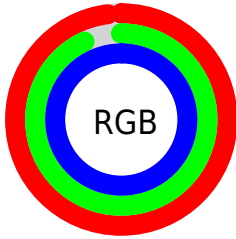

Distribution

- Red (98%)
- Green (93%)
- Blue (99%)