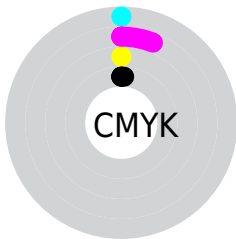

## Conversions Part 2

<b>Format</b>	<b>Color</b>
<b>R<sub>YB</sub></b>	251, 236, 252
Decimal	16510204
CIE Lab	95.00, 7.84, -5.89
CIE LCh	95, 9.806, 323.052
Yxy	87.6183, 0.3128, 0.3134
Android (android.graphics.Color)	4294700284 (0xFFFFBECFC)
YUV	242.3090, 4.7777, 7.6220
Hunter-Lab	93.6047, 2.9326, -0.6619

# Details

The CIELCh color **95, 9.806, 323.052** is a light color, and the websafe version is hex FFFFFFFF. A complement of this color would be **98, 9.775, 142.448**, and the grayscale version is **96, 0.011, 296.813**.

A 20% lighter version of the original color is **100, 0.012, 296.813**, and **75, 9.643, 323.003** is the 20% darker color. If you saturate the color by 10%, you get **89, 25.403, 323.583**, and if you desaturate by 10%, it is **100, 1.673, 138.930**.

# Distribution

- Red (98%)
- Green (93%)
- Blue (99%)

- Red (98%)
- Yellow (93%)
- Blue (99%)

- Cyan (0%)
- Magenta (6%)
- Yellow (0%)
- Black (1%)

- Cyan (2%)
- Magenta (7%)
- Yellow (1%)