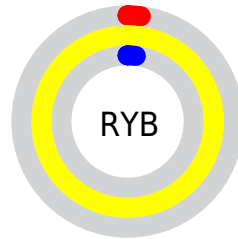

# Details

The CIELCh color **95, 94.825, 102.877** is a light color, and the websafe version is hex **FFFF00**. The color can be described as light saturated yellow. A complement of this color would be **32, 130.647, 306.197**, and the grayscale version is **88, 0.010, 296.813**.

A 20% lighter version of the original color is **97, 75.617, 104.403**, and **75, 78.635, 104.461** is the 20% darker color. If you saturate the color by 10%, you get **95, 95.080, 102.861**, and if you desaturate by 10%, it is **95, 92.371, 103.056**.

# Distribution

Red (98%)

Green (98%)

Blue (2%)

Red (2%)

Yellow (98%)

Blue (2%)

Cyan (0%)