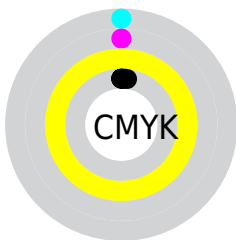

# Details

The CIELCh color **95, 94.825, 102.877** is a light color, and the websafe version is hex **FFFF00**. The color can be described as light saturated yellow. A complement of this color would be **32, 130.647, 306.197**, and the grayscale version is **88, 0.010, 296.813**.

A 20% lighter version of the original color is **97, 75.617, 104.403**, and **75, 78.635, 104.461** is the 20% darker color. If you saturate the color by 10%, you get **95, 95.080, 102.861**, and if you desaturate by 10%, it is **95, 92.371, 103.056**.

# Distribution

Red (98%)

Green (98%)

Blue (2%)

Red (2%)

Yellow (98%)

Blue (2%)

Cyan (0%)

Magenta (0%)

Yellow (99%)

Black (2%)

Cyan (3%)

Magenta (2%)

Yellow (99%)