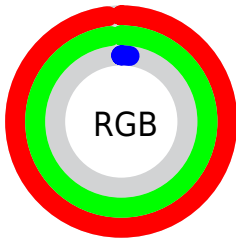

Distribution

Red (98%)

Green (98%)

Blue (2%)