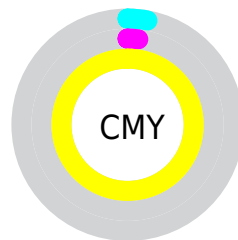

# Details

The CIELCh color **95, 94.825, 102.877** is a light color, and the websafe version is hex **FFFF00**. The color can be described as light saturated yellow. A complement of this color would be **32, 130.647, 306.197**, and the grayscale version is **88, 0.010, 296.813**.

A 20% lighter version of the original color is **97, 75.617, 104.403**, and **75, 78.635, 104.461** is the 20% darker color. If you saturate the color by 10%, you get **95, 95.080, 102.861**, and if you desaturate by 10%, it is **95, 92.371, 103.056**.

# Distribution

Red (98%)

Green (98%)

Blue (2%)

Red (2%)

Yellow (98%)

Blue (2%)

Cyan (0%)

Magenta (0%)

Yellow (99%)

Black (2%)

Cyan (3%)

Magenta (2%)

Yellow (99%)