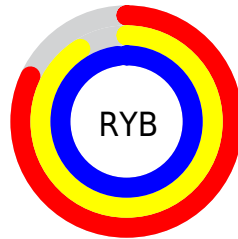

- Red (82%)
- Yellow (91%)
- Blue (98%)