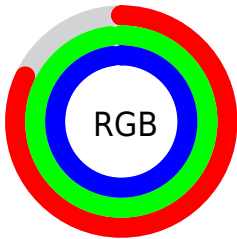

Distribution

- Red (82%)
- Green (98%)
- Blue (98%)