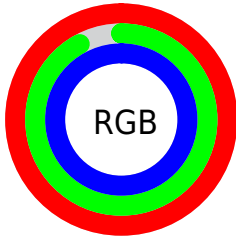

Distribution

Red (100%)

Green (92%)

Blue (99%)