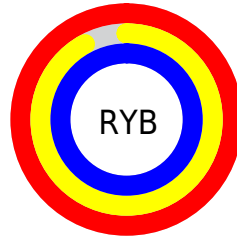

# Details

The CIELCh color **95, 11.486, 330.678** is a light color, and the websafe version is hex FFFFFFFF. A complement of this color would be **98, 11.301, 148.818**, and the grayscale version is **96, 0.011, 296.813**.

A 20% lighter version of the original color is **100, 0.012, 296.813**, and **75, 11.162, 329.648** is the 20% darker color. If you saturate the color by 10%, you get **89, 25.676, 330.387**, and if you desaturate by 10%, it is **100, 0.012, 296.813**.

# Distribution

Red (100%)

Green (92%)

Blue (99%)

Red (100%)

Yellow (92%)

Blue (99%)

Cyan (0%)