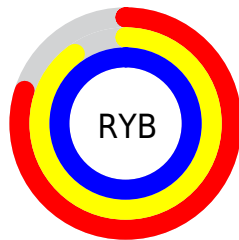

- Red (80%)
- Yellow (90%)
- Blue (99%)