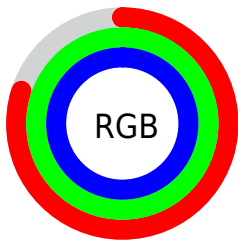

Distribution

- Red (80%)
- Green (99%)
- Blue (99%)