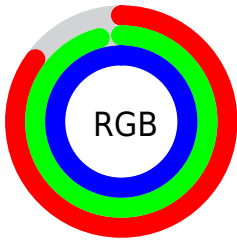

Distribution

- Red (85%)
- Green (96%)
- Blue (100%)