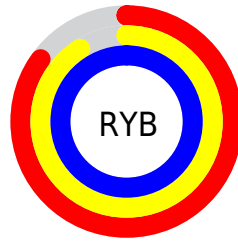

## Conversions Part 2

<b>Format</b>	<b>Color</b>
R <sub>Y</sub> B	217, 233, 254
Decimal	14284542
CIE Lab	95.00, -7.79, -7.02
CIE LCh	95, 10.483, 222.026
Yxy	87.6183, 0.2902, 0.3207
Android (android.graphics.Color)	4292474622 (0xFFD9F6FE)
YUV	238.2410, 7.7692, -18.6284
Hunter-Lab	93.6047, -12.6283, -1.7994

# Details

The CIELCh color `95, 10.483, 222.026` is a light color, and the websafe version is hex `CCFFFF`. A complement of this color would be `92, 11.506, 40.950`, and the grayscale version is `94, 0.011, 296.813`.

A 20% lighter version of the original color is `100, 0.012, 296.813`, and `75, 10.398, 220.140` is the 20% darker color. If you saturate the color by 10%, you get `92, 17.149, 222.616`, and if you desaturate by 10%, it is `98, 3.373, 221.701`.

# Distribution

- Red (85%)
- Green (96%)
- Blue (100%)

- Red (85%)
- Yellow (91%)
- Blue (100%)

- Cyan (15%)
- Magenta (3%)
- Yellow (0%)
- Black (0%)

- Cyan (15%)
- Magenta (4%)
- Yellow (0%)