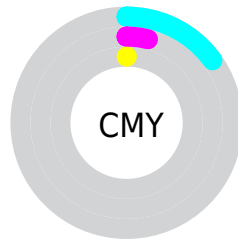

A 20% lighter version of the original color is `100, 0.012, 296.813`, and `75, 10.398, 220.140` is the 20% darker color. If you saturate the color by 10%, you get `92, 17.149, 222.616`, and if you desaturate by 10%, it is `98, 3.373, 221.701`.

# Distribution

- Red (85%)
- Green (96%)
- Blue (100%)

- Red (85%)
- Yellow (91%)
- Blue (100%)

- Cyan (15%)
- Magenta (3%)
- Yellow (0%)
- Black (0%)

- Cyan (15%)
- Magenta (4%)
- Yellow (0%)

# Brightness & Saturation Gradients

These gradients show how the CIELCh color 95, 10.483, 222.026 changes by changing the brightness by 10 percent. The first figure shows a shift by +10% for each color and the second figure -10%.