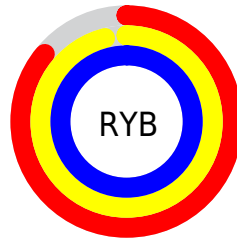

- Red (86%)
- Yellow (96%)
- Blue (99%)